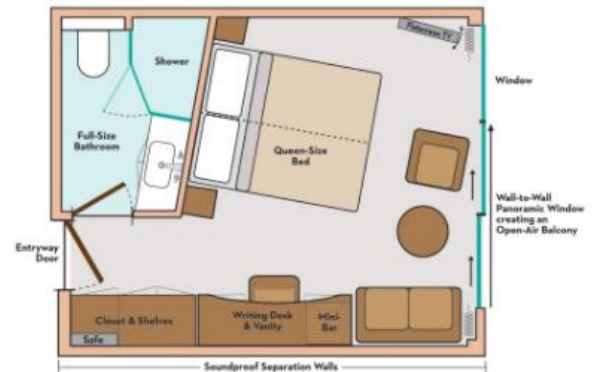

STATEROOMS & SUITES

AVALON ENVISION®

AVALON DELUXE STATEROOM (CAT. D, E) - 172 SQ. FT.

FEATURES

- Comfort Collection BedsSM
- Egyptian super-combed cotton linens
- Soft & firm pillows
- Choice of bed configuration
- Bedside tables with reading lamps
- L'Occitane bath products
- Easy under-bed luggage storage
- Alarm clock
- Bathrobes & slippers
- Complimentary water
- Individual climate control
- Large mirror in bathroom
- USB Ports
- Full shower with glass door
- Vanity and lighted makeup mirror
- Luxurious mattress toppers
- European-style duvets
- Extra blankets
- Nightly turn-down service
- Hairdryer
- Spacious 3-door closets with shelves for ample storage
- Flatscreen satellite TV with English-speaking channels & over 100 free movie options
- Direct-dial telephone
- Well-stocked minibar
- In-room safe
- Elegant, contemporary design
- Complimentary Wi-Fi
- Two windows
- Writing desk and chair

PANORAMA SUITE (CAT. A, B, P) - 200 SQ. FT.

FEATURES

- Comfort Collection BedsSM
- Egyptian super-combed cotton linens
- Soft & firm pillows
- Choice of bed configuration
- Bedside tables with reading lamps
- L'Occitane bath products
- Easy under-bed luggage storage
- Alarm clock
- Direct-dial telephone
- Well-stocked minibar
- In-room safe
- Elegant, contemporary design
- Marble countertops in bathroom
- USB Ports
- 6-person sitting area
- Writing desk and chair
- Sofa
- Luxurious mattress toppers
- European-style duvets
- Extra blankets
- Nightly turn-down service
- Hairdryer
- Spacious 3-door closets with shelves for ample storage
- Flatscreen satellite TV with English-speaking channels & over 100 free movie options
- Make-up mirror
- Bathrobes & slippers
- Complimentary water
- Individual climate control
- Large mirror in bathroom
- Complimentary Wi-Fi
- Wall-to-Wall Panoramic Window with Open-Air BalconySM
- Full shower with glass door
- Vanity and lighted makeup mirror
- Coffee table