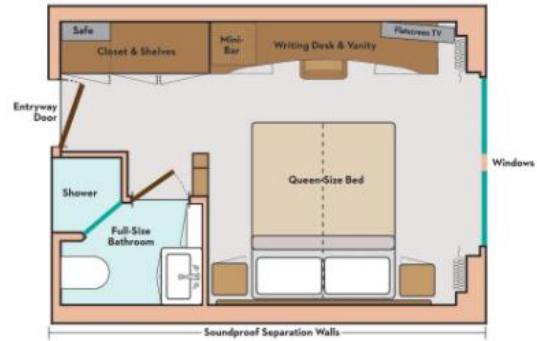

STATEROOMS & SUITES

AVALON ENVISION®

AVALON DELUXE STATEROOM (CAT. D, E) - 172 SQ. FT.

FEATURES

- Comfort Collection BedsSM
- Egyptian super-combed cotton linens
- Soft & firm pillows
- Choice of bed configuration
- Bedside tables with reading lamps
- L'Occitane bath products
- Easy under-bed luggage storage
- Alarm clock
- Bathrobes & slippers
- Complimentary water
- Individual climate control
- Large mirror in bathroom
- USB Ports
- Full shower with glass door
- Vanity and lighted makeup mirror
- Luxurious mattress toppers
- European-style duvets
- Extra blankets
- Nightly turn-down service
- Hairdryer
- Spacious 3-door closets with shelves for ample storage
- Flatscreen satellite TV with English-speaking channels & over 100 free movie options
- Direct-dial telephone
- Well-stocked minibar
- In-room safe
- Elegant, contemporary design
- Complimentary Wi-Fi
- Two windows
- Writing desk and chair

PANORAMA SUITE (CAT. A, B, P) - 200 SQ. FT.

FEATURES

- Comfort Collection BedsSM
- Egyptian super-combed cotton linens
- Soft & firm pillows
- Choice of bed configuration
- Bedside tables with reading lamps
- L'Occitane bath products
- Easy under-bed luggage storage
- Alarm clock
- Direct-dial telephone
- Well-stocked minibar
- In-room safe
- Elegant, contemporary design
- Marble countertops in bathroom
- USB Ports
- 6-person sitting area
- Writing desk and chair
- Sofa
- Luxurious mattress toppers
- European-style duvets
- Extra blankets
- Nightly turn-down service
- Hairdryer
- Spacious 3-door closets with shelves for ample storage
- Flatscreen satellite TV with English-speaking channels & over 100 free movie options
- Make-up mirror
- Bathrobes & slippers
- Complimentary water
- Individual climate control
- Large mirror in bathroom
- Complimentary Wi-Fi
- Wall-to-Wall Panoramic Window with Open-Air BalconySM
- Full shower with glass door
- Vanity and lighted makeup mirror
- Coffee table