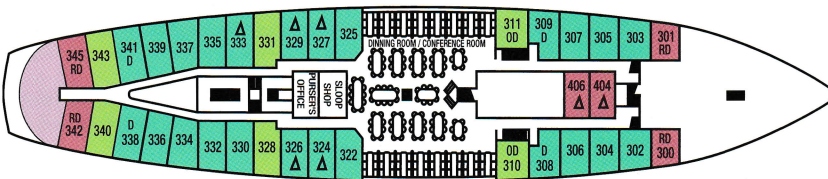

DECK PLAN

Star Clipper & Star Flyer are both 379 ft. long and each carries just 170 guests pampered in comfort. Life aboard is blissfully relaxed, much like sailing on a private yacht.

SUN DECK

MAIN DECK

CLIPPER DECK

COMMODORE DECK

CATEGORY 1
(double or twin)

CATEGORY 2-4
(double or twin)

CATEGORY 6
(upper/lower berths)

SUN DECK

MAIN DECK

CLIPPER DECK

COMMODORE DECK

CABIN LEGEND: △=Third berth; D=Fixed double bed; O=Opens directly into dining room; R= Raised over 4ft. off ground

PASSENGER CAPACITY: 170

CABINS: 85 Cabins

CABIN AMENITIES: All cabins are air conditioned and equipped with a flatscreen TV (not cat.6), DVD (not cat.6), radio, hair dryers, phones, safe, closets and under bed storage, private bathrooms and toiletries. Electric Output: 110 volt