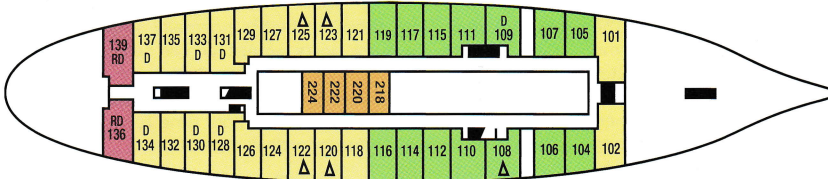

DECK PLAN

Star Clipper & Star Flyer are both 379 ft. long and each carries just 170 guests pampered in comfort. Life aboard is blissfully relaxed, much like sailing on a private yacht.

SUN DECK

MAIN DECK

CLIPPER DECK

COMMODORE DECK

CATEGORY 1
(double or twin)

CATEGORY 2-4
(double or twin)

CATEGORY 6
(upper/lower berths)

SUN DECK

MAIN DECK

CLIPPER DECK

COMMODORE DECK

CABIN LEGEND: △=Third berth; D=Fixed double bed; O=Opens directly into dining room; R= Raised over 4ft. off ground

PASSENGER CAPACITY: 170

CABINS: 85 Cabins

CABIN AMENITIES: All cabins are air conditioned and equipped with a flatscreen TV (not cat.6), DVD (not cat.6), radio, hair dryers, phones, safe, closets and under bed storage, private bathrooms and toiletries. Electric Output: 110 volt