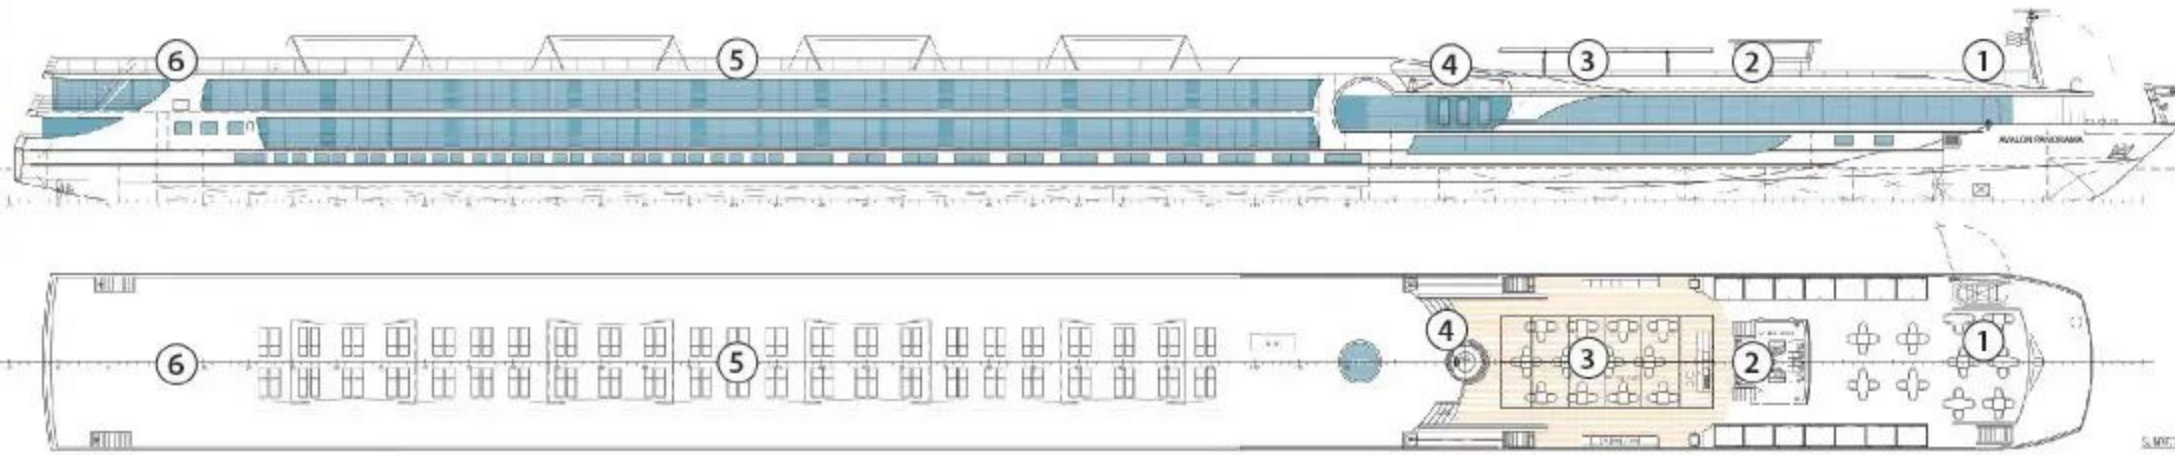

SKY DECK

ROYAL DECK

SAPPHIRE DECK

INDIGO DECK

DECK PLAN

- | | | |
|---|----------------------|-------------------|
| 1 Sky Lounge | 6 Deck Game Area | 12 Elevator |
| 2 Navigation Bridge | 7 Observation Lounge | 13 Lobby |
| 3 Sky Grill | 8 Panorama Bistro | 14 Club Lounge |
| 4 Whirlpool | 9 Panorama Lounge | 15 Galley |
| 5 Premium Lounge
Chairs and Shade
Awnings | 10 Bar | 16 Dining Room |
| | 11 Reception | 17 Fitness Center |

CATEGORIES

- | | |
|--------------------|---|
| Royal Suite | Royal Deck Royal Suites |
| Cat. P | Royal Deck Panorama Suites |
| Cat. A | Sapphire Deck Forward Panorama Suites |
| Cat. B | Sapphire Deck Aft Panorama Suites |
| Cat. D | Indigo Deck Aft Deluxe Staterooms |
| Cat. E | Indigo Deck Forward Deluxe Staterooms |