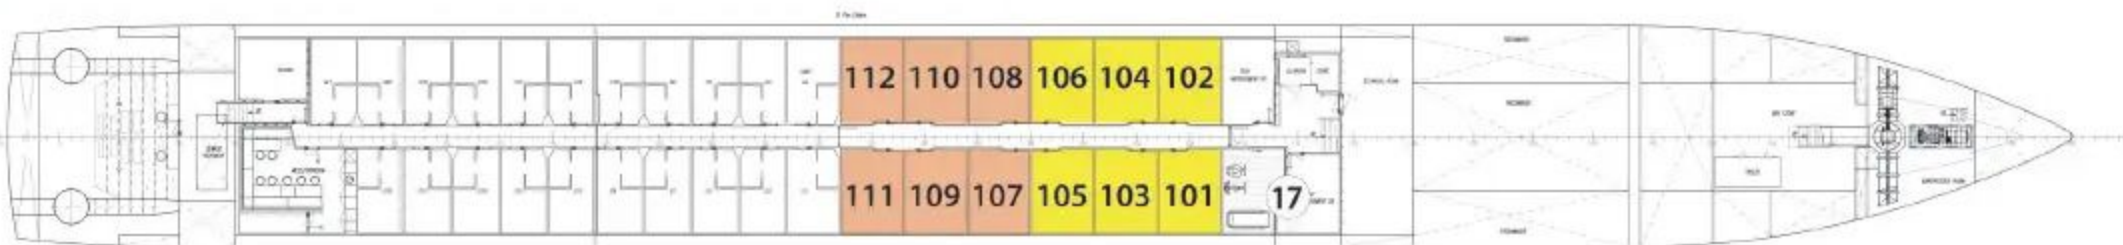

SKY DECK

ROYAL DECK

SAPPHIRE DECK

INDIGO DECK

DECK PLAN

- | | | |
|---|----------------------|-------------------|
| 1 Sky Lounge | 6 Deck Game Area | 12 Elevator |
| 2 Navigation Bridge | 7 Observation Lounge | 13 Lobby |
| 3 Sky Grill | 8 Panorama Bistro | 14 Club Lounge |
| 4 Whirlpool | 9 Panorama Lounge | 15 Galley |
| 5 Premium Lounge
Chairs and Shade
Awnings | 10 Bar | 16 Dining Room |
| | 11 Reception | 17 Fitness Center |

CATEGORIES

- | | |
|--------------------|---|
| Royal Suite | Royal Deck Royal Suites |
| Cat. P | Royal Deck Panorama Suites |
| Cat. A | Sapphire Deck Forward Panorama Suites |
| Cat. B | Sapphire Deck Aft Panorama Suites |
| Cat. D | Indigo Deck Aft Deluxe Staterooms |
| Cat. E | Indigo Deck Forward Deluxe Staterooms |