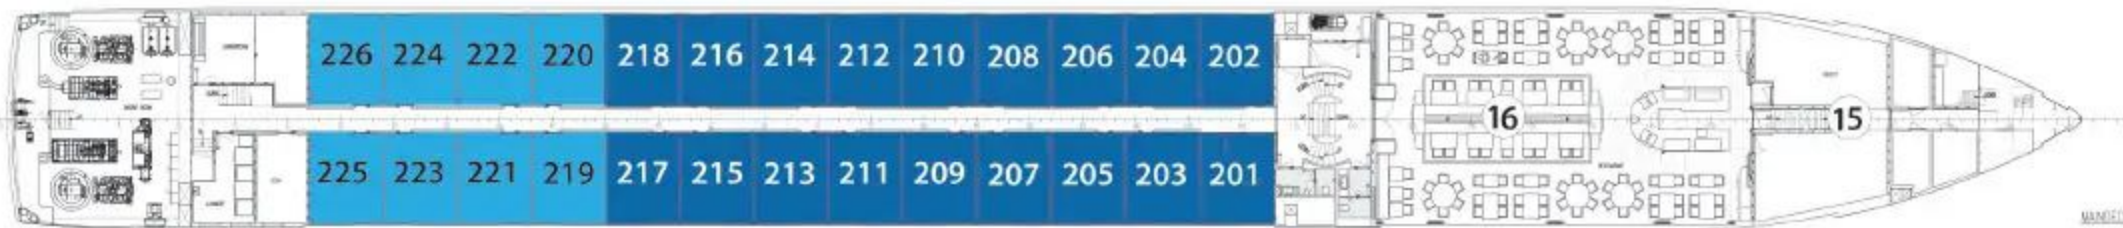

SKY DECK

ROYAL DECK

SAPPHIRE DECK

INDIGO DECK

DECK PLAN

- | | | |
|---|----------------------|-------------------|
| 1 Sky Lounge | 6 Deck Game Area | 12 Elevator |
| 2 Navigation Bridge | 7 Observation Lounge | 13 Lobby |
| 3 Sky Grill | 8 Panorama Bistro | 14 Club Lounge |
| 4 Whirlpool | 9 Panorama Lounge | 15 Galley |
| 5 Premium Lounge
Chairs and Shade
Awnings | 10 Bar | 16 Dining Room |
| | 11 Reception | 17 Fitness Center |

CATEGORIES

- | | |
|--------------------|---|
| Royal Suite | Royal Deck Royal Suites |
| Cat. P | Royal Deck Panorama Suites |
| Cat. A | Sapphire Deck Forward Panorama Suites |
| Cat. B | Sapphire Deck Aft Panorama Suites |
| Cat. D | Indigo Deck Aft Deluxe Staterooms |
| Cat. E | Indigo Deck Forward Deluxe Staterooms |