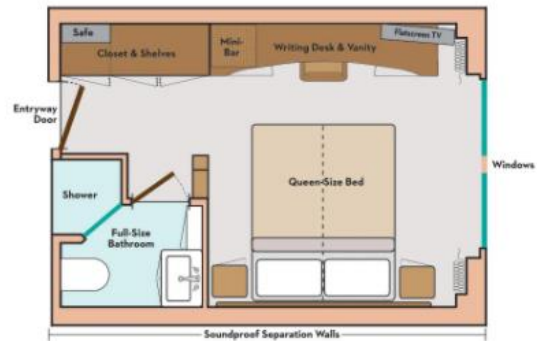

## AVALON POETRY II

AVALON DELUXE STATEROOM (CAT. D, E) - 172 SQ. FT.

### FEATURES

- Comfort Collection Beds<sup>SM</sup>
- Egyptian super-combed cotton linens
- Soft & firm pillows
- Choice of bed configuration
- Bedside tables with reading lamps
- L'Occitane bath products
- Easy under-bed luggage storage
- Alarm clock
- Bathrobes & slippers
- Complimentary water
- Individual climate control
- Large mirror in bathroom
- USB Ports
- Full shower with glass door
- Vanity and lighted makeup mirror
- Luxurious mattress toppers
- European-style duvets
- Extra blankets
- Nightly turn-down service
- Hairdryer
- Spacious 3-door closets with shelves for ample storage
- Flatscreen satellite TV with English-speaking channels & over 100 free movie options
- Direct-dial telephone
- Well-stocked minibar
- In-room safe
- Elegant, contemporary design
- Complimentary Wi-Fi
- Two windows
- Writing desk and chair

### FEATURES

- Comfort Collection Beds<sup>SM</sup>
- Egyptian super-combed cotton linens
- Soft & firm pillows
- Choice of bed configuration
- Bedside tables with reading lamps
- L'Occitane bath products
- Easy under-bed luggage storage
- Alarm clock
- Direct-dial telephone
- Well-stocked minibar
- In-room safe
- Elegant, contemporary design
- Marble countertops in bathroom
- USB Ports
- 6-person sitting area
- Writing desk and chair
- Sofa
- Luxurious mattress toppers
- European-style duvets
- Extra blankets
- Nightly turn-down service
- Hairdryer
- Spacious 3-door closets with shelves for ample storage
- Flatscreen satellite TV with English-speaking channels & over 100 free movie options
- Make-up mirror
- Bathrobes & slippers
- Complimentary water
- Individual climate control
- Large mirror in bathroom
- Complimentary Wi-Fi
- Wall-to-Wall Panoramic Window with Open-Air Balcony<sup>SM</sup>
- Full shower with glass door
- Vanity and lighted makeup mirror
- Coffee table