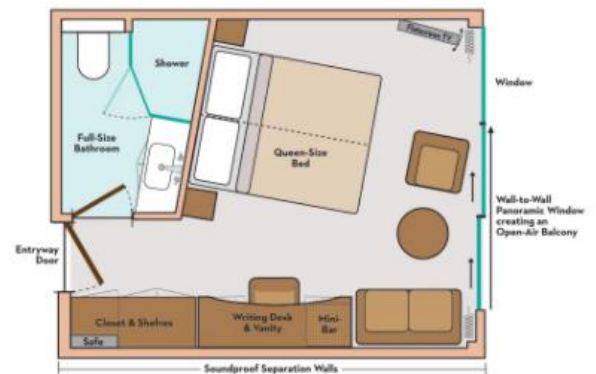

## AVALON POETRY II

AVALON DELUXE STATEROOM (CAT. D, E) - 172 SQ. FT.

### FEATURES

- Comfort Collection Beds<sup>SM</sup>
- Egyptian super-combed cotton linens
- Soft & firm pillows
- Choice of bed configuration
- Bedside tables with reading lamps
- L'Occitane bath products
- Easy under-bed luggage storage
- Alarm clock
- Bathrobes & slippers
- Complimentary water
- Individual climate control
- Large mirror in bathroom
- USB Ports
- Full shower with glass door
- Vanity and lighted makeup mirror
- Luxurious mattress toppers
- European-style duvets
- Extra blankets
- Nightly turn-down service
- Hairdryer
- Spacious 3-door closets with shelves for ample storage
- Flatscreen satellite TV with English-speaking channels & over 100 free movie options
- Direct-dial telephone
- Well-stocked minibar
- In-room safe
- Elegant, contemporary design
- Complimentary Wi-Fi
- Two windows
- Writing desk and chair

PANORAMA SUITE (CAT. A, B, P) - 200 SQ. FT.